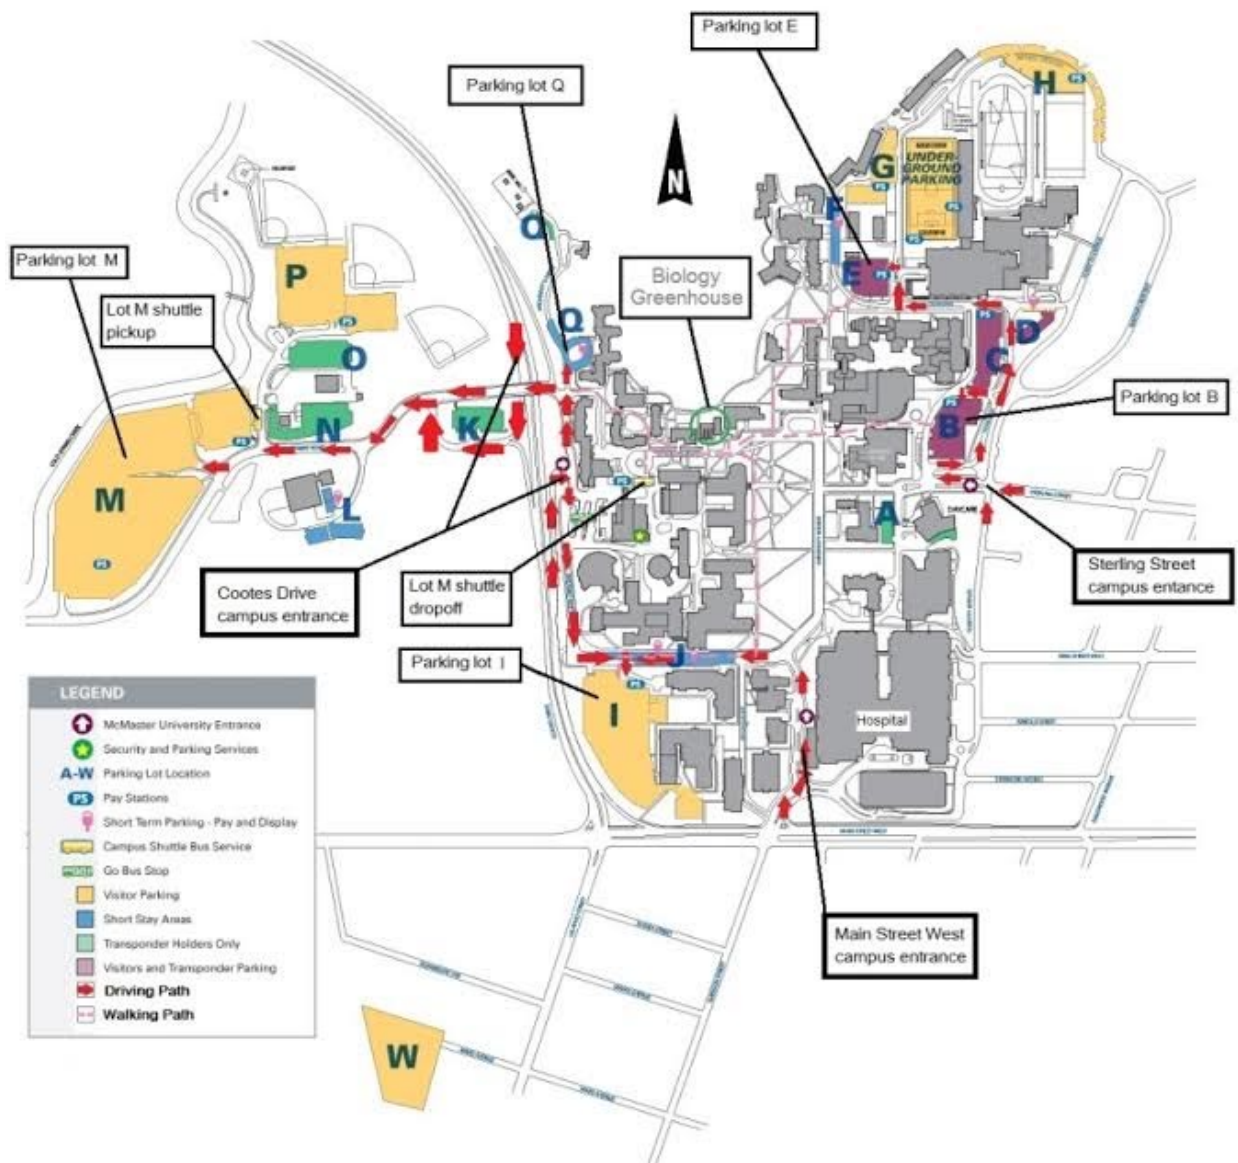

# MAP OF CAMPUS WITH GREENHOUSE

Use the map to help guide you to the Greenhouse on campus. Parking lots are shown, as well as 3 different campus entrances. The Hamilton Street Railway (HSR) and GO Transit both provide busing service to campus. Please see their respective websites for schedules. **Greenhouse hours of operation during blooming (for 3 days only): 9 am – 11 pm.**

## Selecting the Best Parking Lot to visit the Greenhouse

Below is a chart with the closest parking lots to the Greenhouse, as well as rates. Before 7 pm during a weekday, the cheapest parking is in Lot M. A shuttle bus goes from the Lot M parking lot to campus near the Greenhouse. It runs Monday to Friday from 6:30 am to 7 pm. The closest parking lot to the Greenhouse is Lot Q. Depending on which parking lot you choose to park in, use the specific campus entrance listed below.